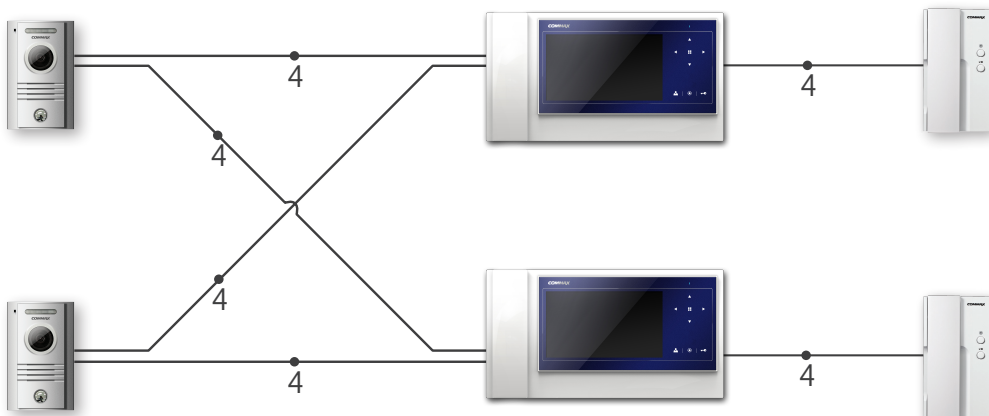

SPECIFICATION

Power source	AC 100-240V, 50/60Hz
LCD size	7 inch wide color LCD
Mount type	Surface-mounted type
Operating temp.	0°C~40°C
Wiring	Door camera: 4 wires(Polarity) Interphone: 4 wires(Polarity)
Distance	Door camera: 50m(0.65Ø) Interphone: 20m(0.65Ø)
Consumption	Max.16W/standby 3.9W
Dimension(mm)	311(W)×168(H)×32(D)

CONNECTABLE PRODUCT

DRC-40KPT

DP-4VHP

WIRING DIAGRAM

COMMAX Co.,Ltd.

#513-11, Sangdaewon-dong, Jungwon-gu, Seongnam-city, Kyunggi-do, Korea

TEL. +82-31-7393-540~550 FAX. +82-31-745-2133

www.commax.com