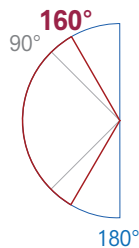

Found a Hidden Zone!

**FOUND A HIDDEN ZONE WITH PAN-TILT CAMERA
YOUR SECURITY VIDEO PHONE
CDV-70KPT!**

Horizontal

Vertical

160° ANGLE of VIEW

Pan tilt camera and videophone to eliminate blind spots

USER CONVENIENCE

SPECIFICATION

Power source	AC 100-240V, 50/60Hz
LCD size	7 inch wide color LCD
Mount type	Surface-mounted type
Operating temp.	0°C~40°C
Wiring	Door camera: 4 wires(Polarity) Interphone: 4 wires(Polarity)
Distance	Door camera: 50m(0.65Ø) Interphone: 20m(0.65Ø)
Consumption	Max.16W/standby 3.9W
Dimension(mm)	311(W)×168(H)×32(D)