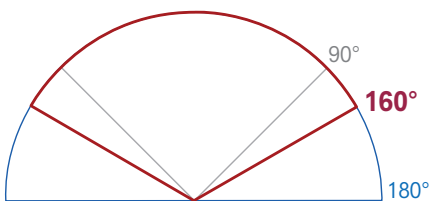

**FOUND A HIDDEN ZONE WITH PAN-TILT CAMERA
YOUR SECURITY VIDEO PHONE
CDV-70KPT!**

Horizontal

160° ANGLE of VIEW

Pan tilt camera and videophone to eliminate blind spots

USER CONVENIENCE

Touch & navigation buttons

EXPANDABILITY

2door cameras + 2monitors + 2sub-interphone